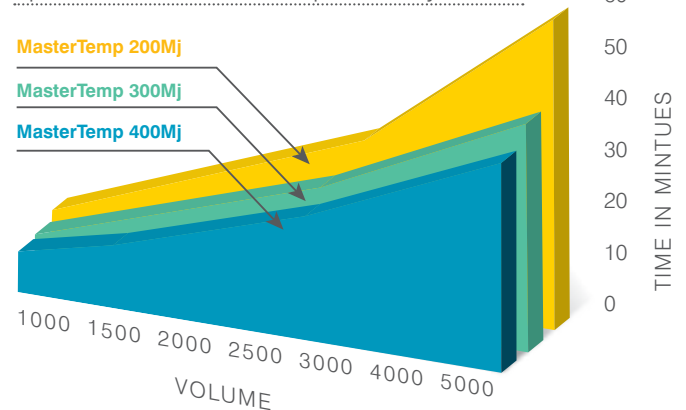

Spa – Time to increase temperature by 10°C