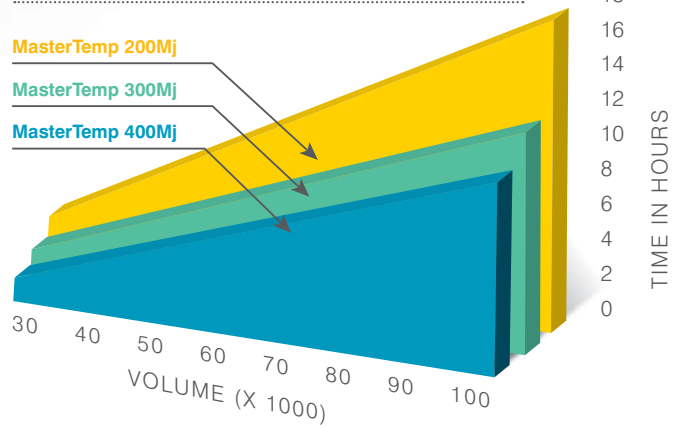

Models from 200Mj to 400Mj

Rustproof, tough composite exterior for long life

Available in natural gas and propane models.

Rotating digital display means more installation options and easier access to view operating information

- ✓ Very compact design for such a high performance heater, allows for smaller overall equipment pads that won't intrude on your poolscape.
- ✓ A fully pre-mixed system with a highly efficient air and gas mixture lets MasterTemp heat up fast. No long waits before enjoying your pool or spa.
- ✓ Compare energy efficiency ratings and you'll find MasterTemp at the top of the list. Comfort and economy can go together.
- ✓ With a hot surface ignition (no pilot light) and pushbutton, digital controls, MasterTemp is as easy to operate as your home heating system. Plus, user-friendly indicator lights make system operation and monitoring a snap.
- ✓ A tough, rustproof composite exterior handles the heat and weathers the elements.
- ✓ Approved for installation on combustible surfaces.
- ✓ Safe operation is assured through a series of features, including: a water pressure switch that senses the pump is running to prevent overheating, high limit switches assure the heater turns off if water temperature exceeds factory-set limits, manual gas shut-off when service is required, stack flue sensor also guards against overheating.

Pool – Time to increase temperature by 10°C